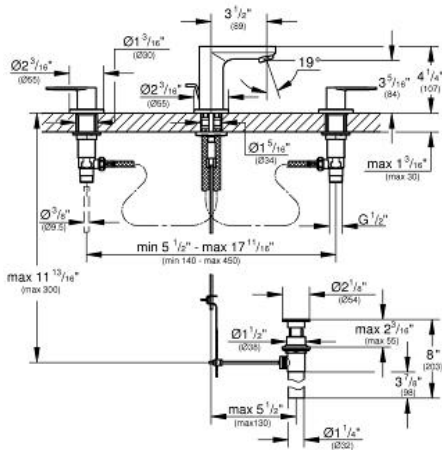

# EUROSMART COSMOPOLITAN 8" Widespread Two-Handle Bathroom Faucet S-Size

MODEL # 2019900A

Pure Freude an Wasser

GROHE America, Inc | 200 North Gary Avenue, Suite G, Roselle, IL 60172  
Phone: +1 (800) 444-7643 | Fax: +1 (800) 225-2778 | us-customerservice@grohe.com

**Product Description:**  
8" Widespread Two-Handle Bathroom Faucet S-Size

- Standard Specification:**
- Spout with flow control
  - **GROHE StarLight** chrome finish
  - 1/2" ceramic cartridge (90° turn)
  - **GROHE QuickFix** installation system with centering support
  - 1 1/4" pop-up waste set
  - Union nut with 7/16" drilling
  - Max flow rate: 1.2 gpm (4.56 L/min)